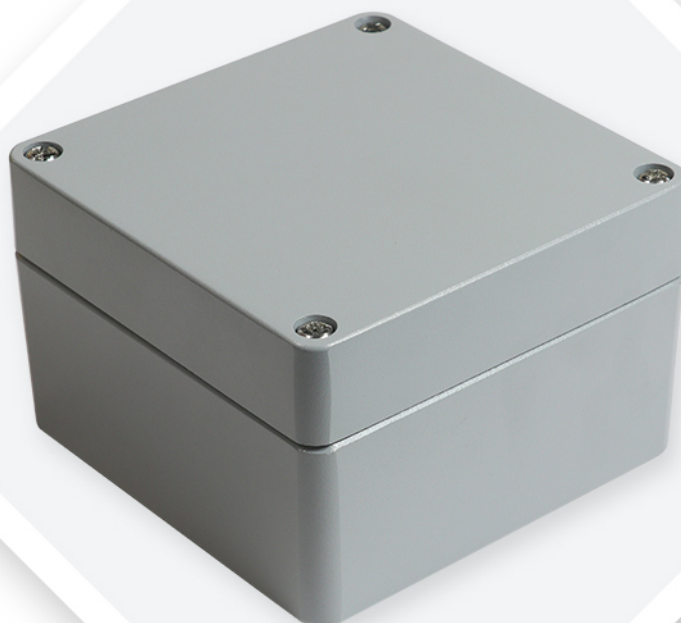

Following is available as empty enclosure.
Other codes on request.

Color of cover	Grey
Color of housing	Grey
Product code	AL 141409 14