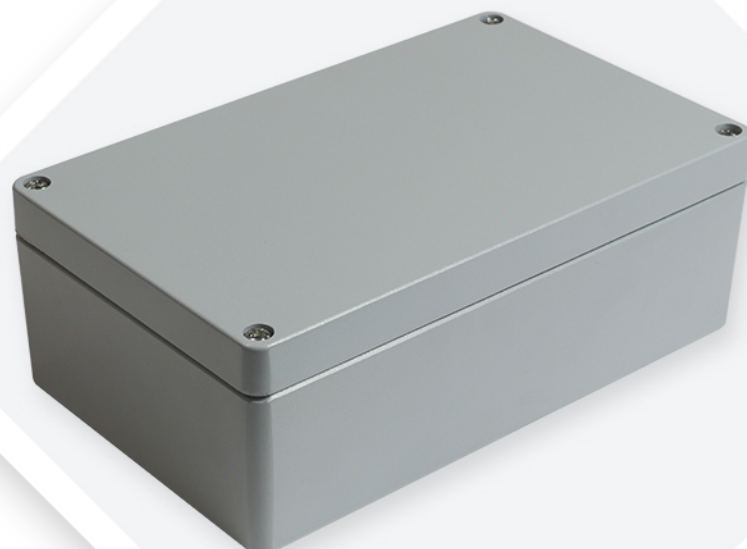

Following is available as empty enclosure.
Other codes on request.

Color of cover	Grey
Color of housing	Grey
Product code	AL 261609 14