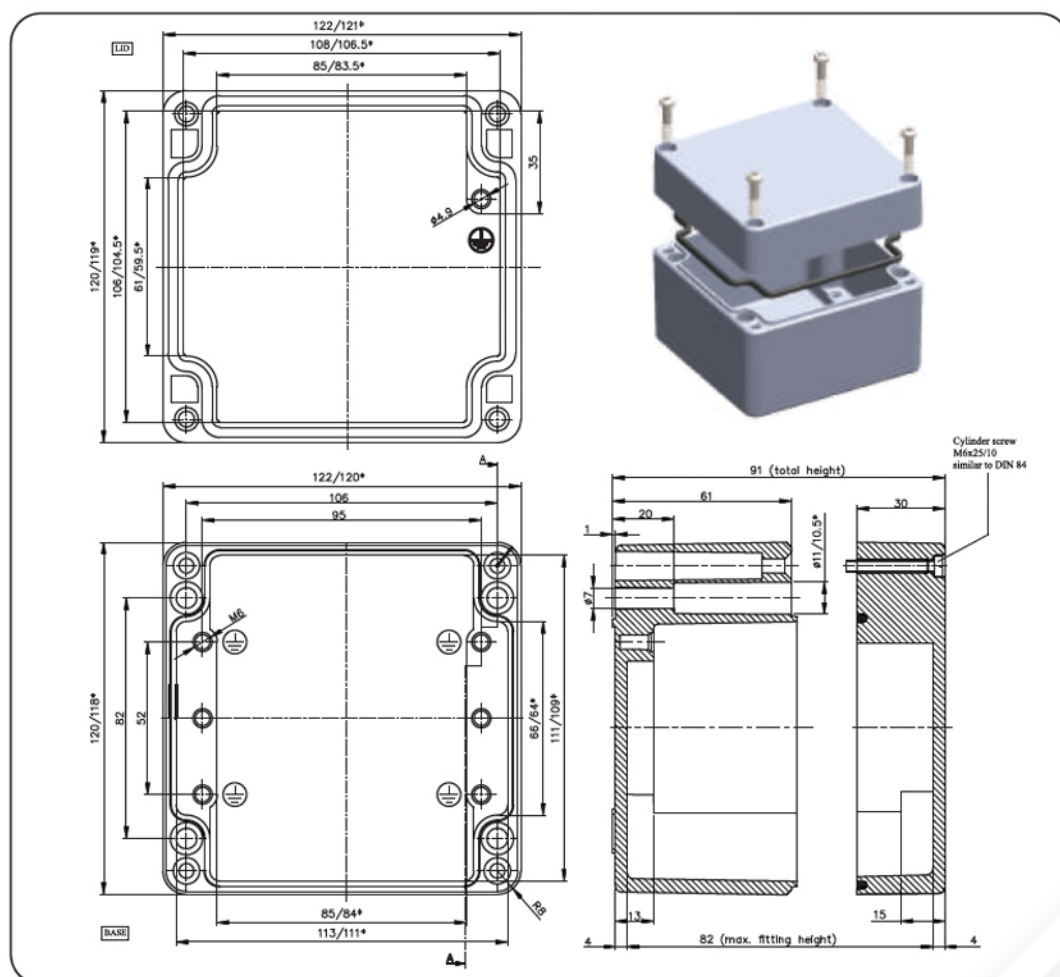

Dimensions - 120x122x91

Note: All dimensions are in mm unless otherwise stated