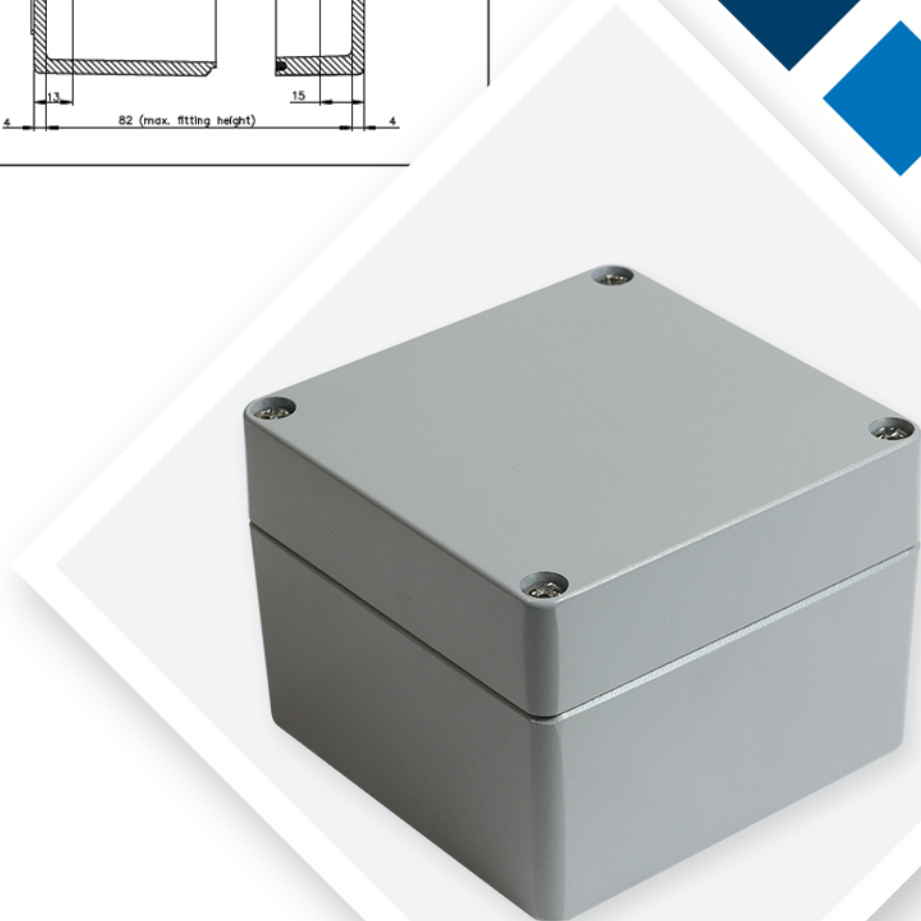

Following is available as empty enclosure.
Other codes on request.

Color of cover	Grey
Color of housing	Grey
Product code	AL 121209 14