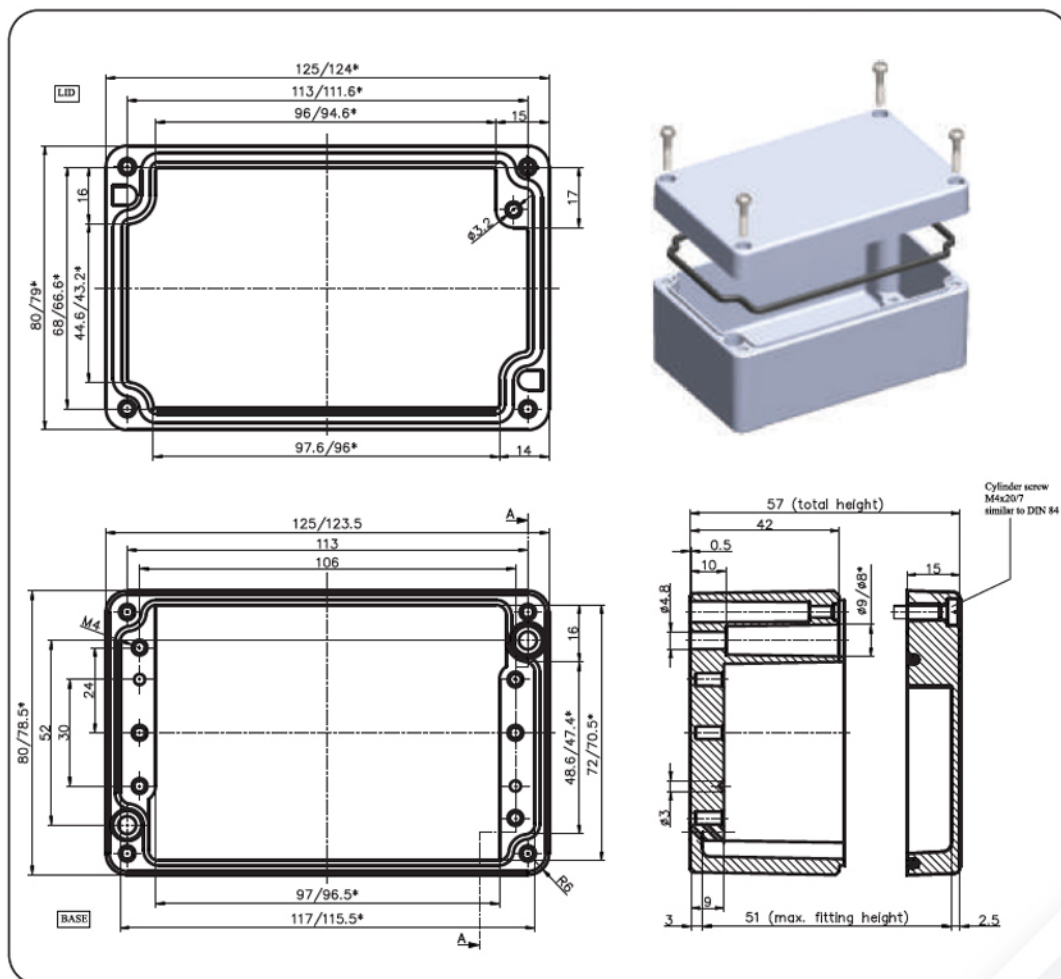

Dimensions - 125x80x57

Note: All dimensions are in mm unless otherwise stated