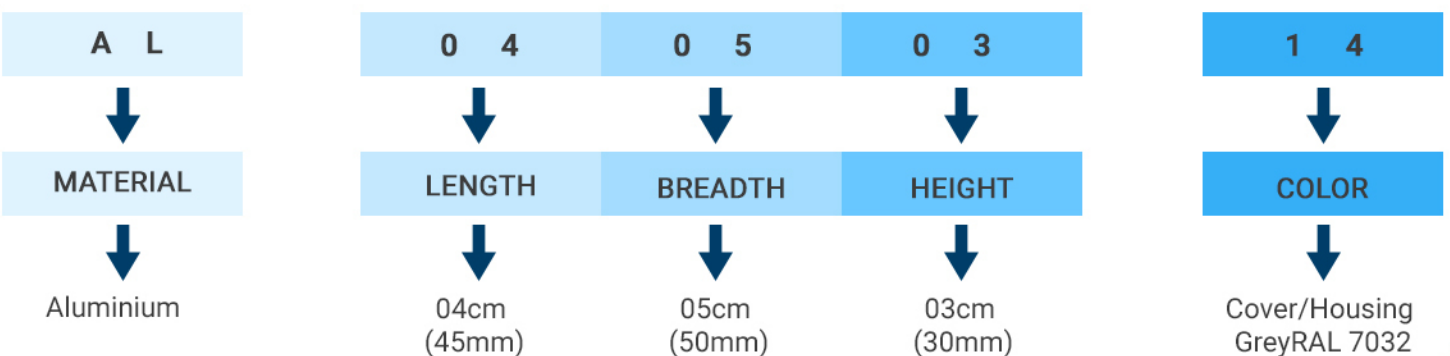

- AL=Aluminium
- PE=Polyester
- PC=Polycarbonate
- AB=ABS
- SS=Stainless Steel
- PA=Polyamide

	COVER	HOUSING
00	→ -----	-----
01	→ HAMMERTONE SYNTHETIC	HAMMERTONE SYNTHETIC
02	→ 631 SYNTHETIC	631 SYNTHETIC
03	→ 631 EPOXY	631 EPOXY
04	→ 632 SYNTHETIC	632 SYNTHETIC
05	→ 632 EPOXY	632 EPOXY
06	→ RAL 7032 SYNTHETIC	RAL 7032 SYNTHETIC
07	→ RAL 7032 EPOXY	RAL 7032 EPOXY
08	→ MICO SYNTHETIC	MICO SYNTHETIC
09	→ APPLINE GREEN	APPLINE GREEN
10	→ YELLOW	BLACK
11	→ WHITE	BLACK
12	→ RAL 7001 GREY	RAL 7001 GREY
13	→ GREY RAL 7032	BLACK
14	→ GREY RAL 7032	GREY RAL 7032
15	→ RAL 7032 Powder Coating	Black Powder Coating
16	→ EFA BLUE	EFA BLUE
17	→ RAL 7035 Light Grey	RAL 7035 Light Grey
18	→ Yellow	--
19	→ GREY RAL 9002	GREY RAL 9002
20	→ RED POST	RED POST
21	→ Metal Finish	Metal Finish (Galvanised)
22	→ BLACK	BLACK

Eg: AL 040503 14