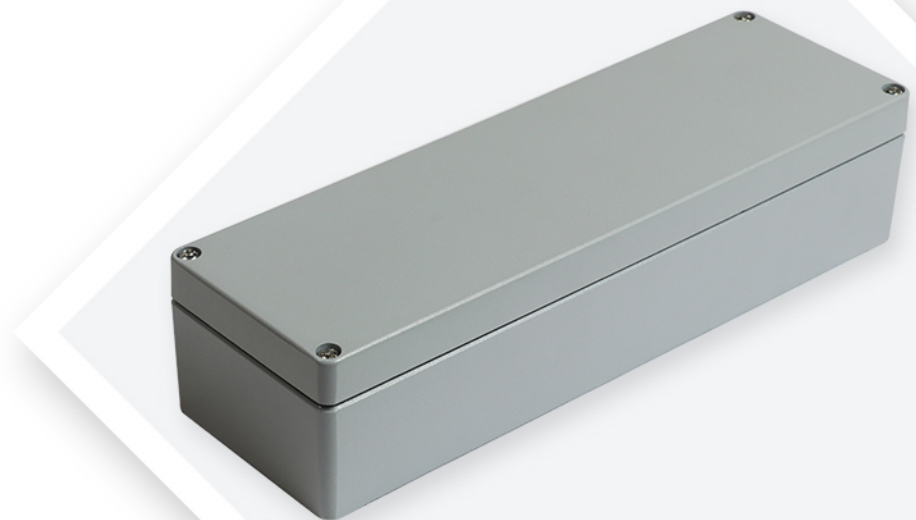

Following is available as empty enclosure.
Other codes on request.

Color of cover	Grey
Color of housing	Grey
Product code	AL 250805 14