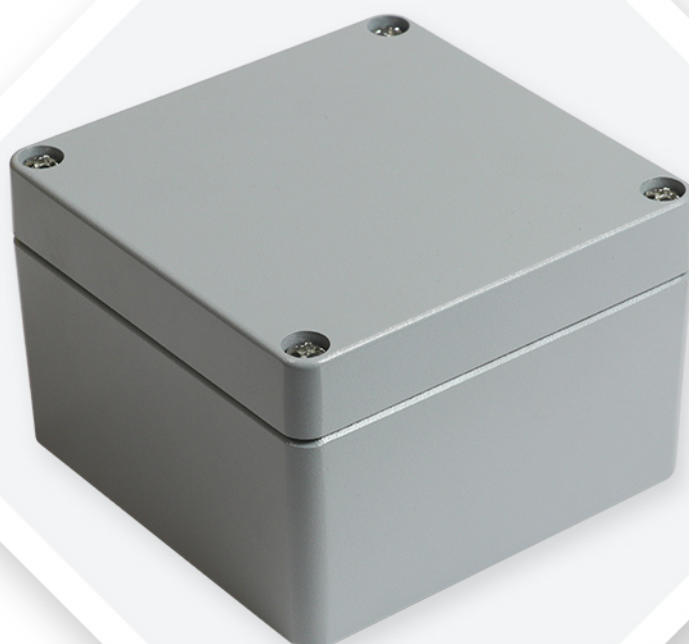

Following is available as empty enclosure.
Other codes on request.

Color of cover	Grey
Color of housing	Grey
Product code	AL 121208 14