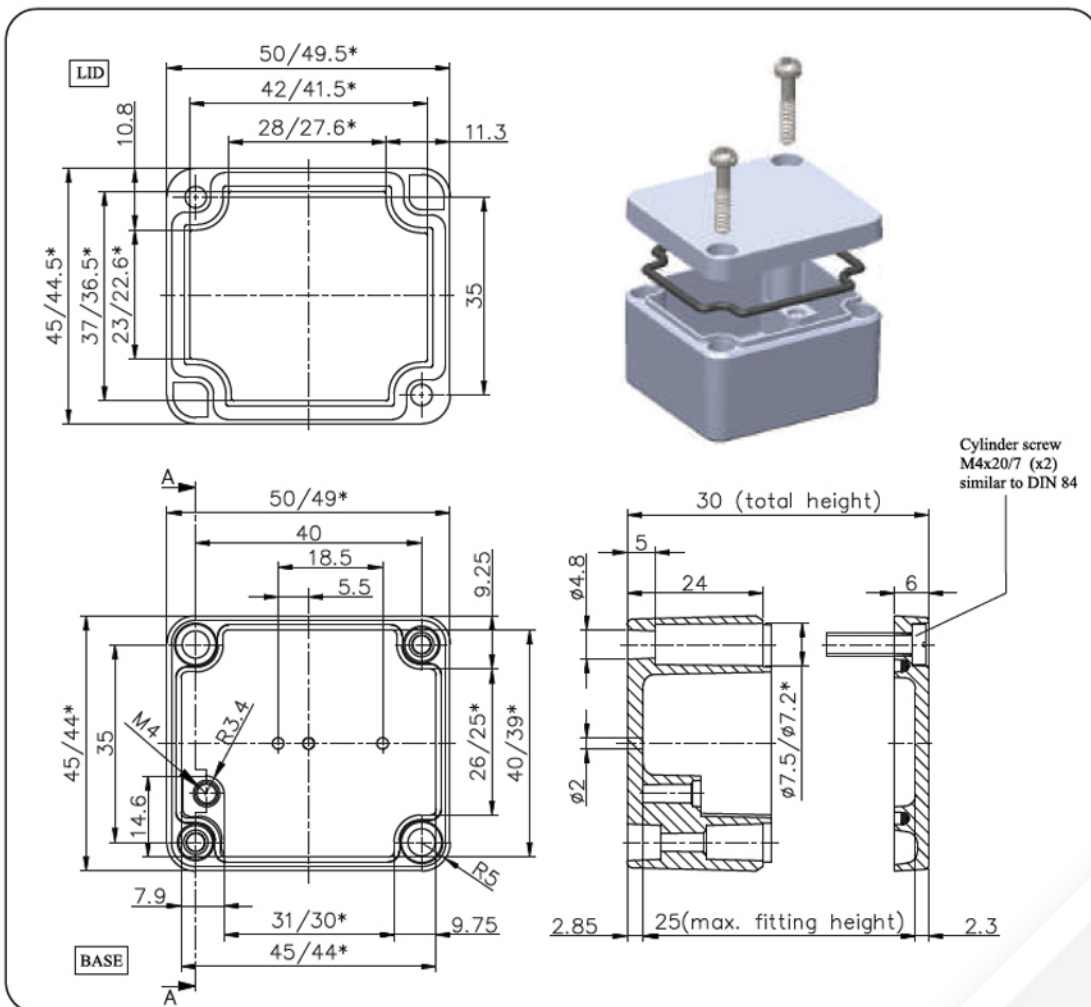

Dimensions - 45x50x30

Note: All dimensions are in mm unless otherwise stated