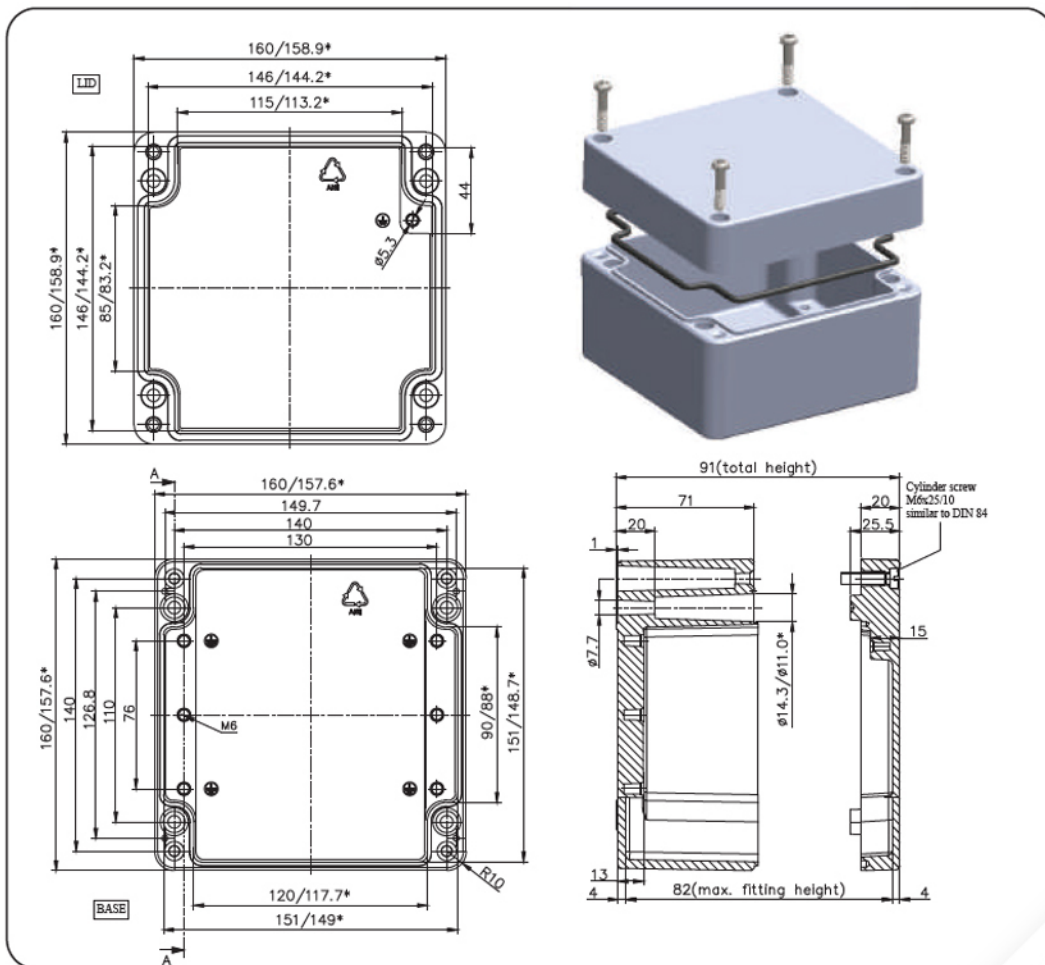

Dimensions - 160x160x91

Note: All dimensions are in mm unless otherwise stated