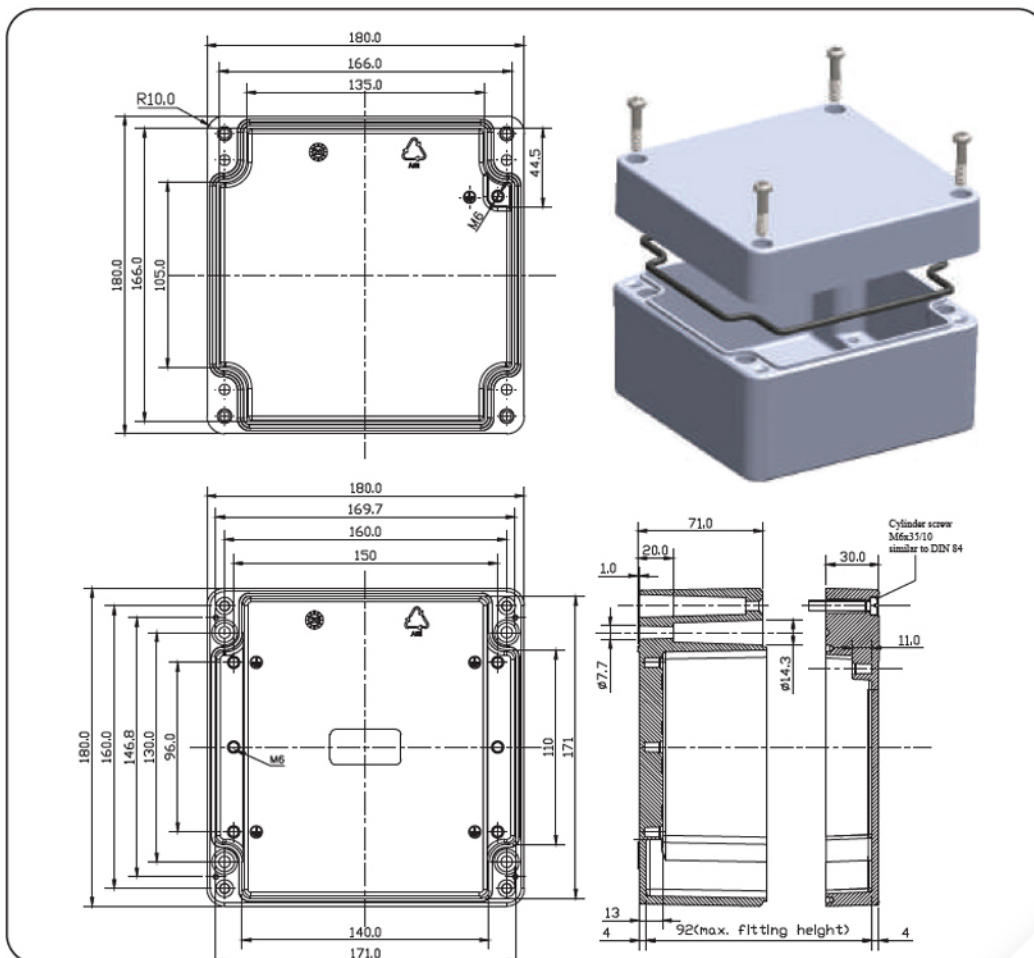

Dimensions - 180x180x101

Note: All dimensions are in mm unless otherwise stated