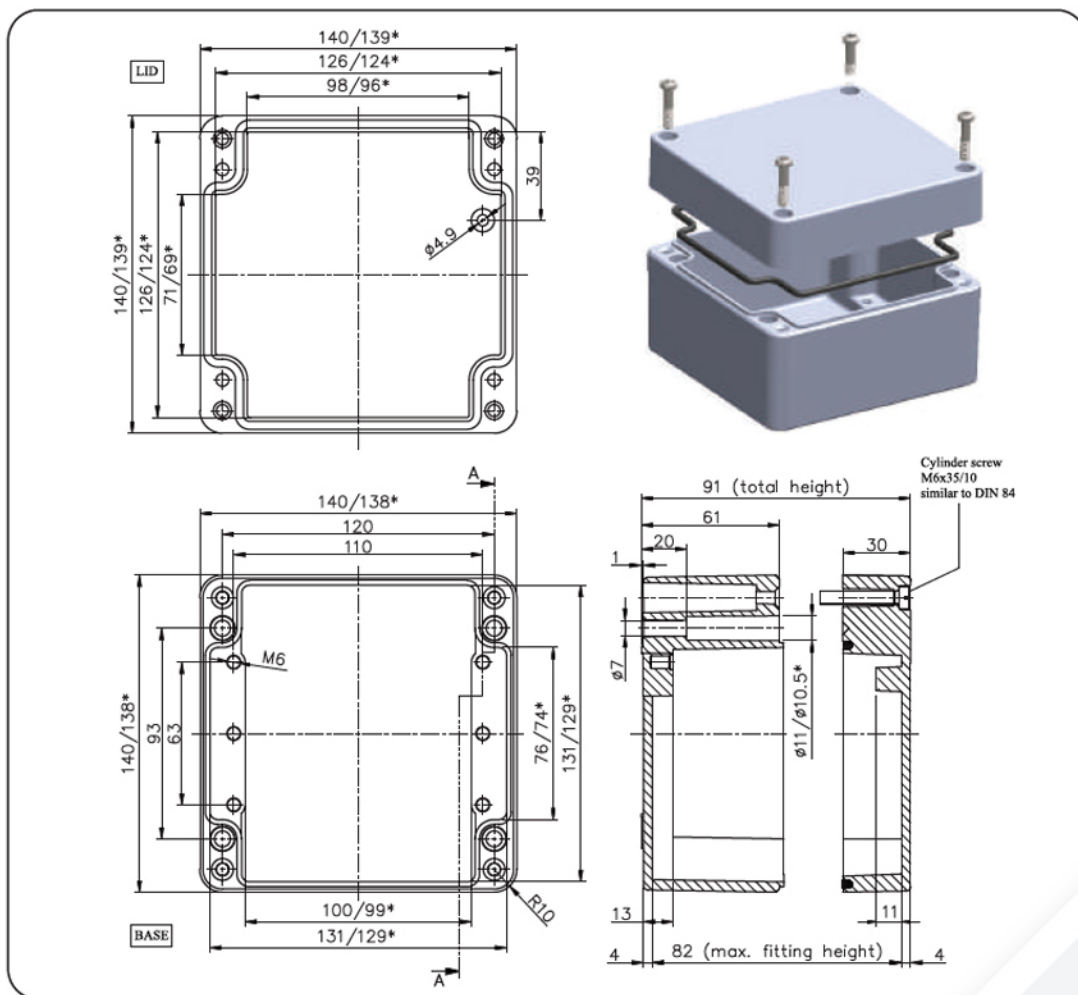

Dimensions - 140x140x91

Note: All dimensions are in mm unless otherwise stated