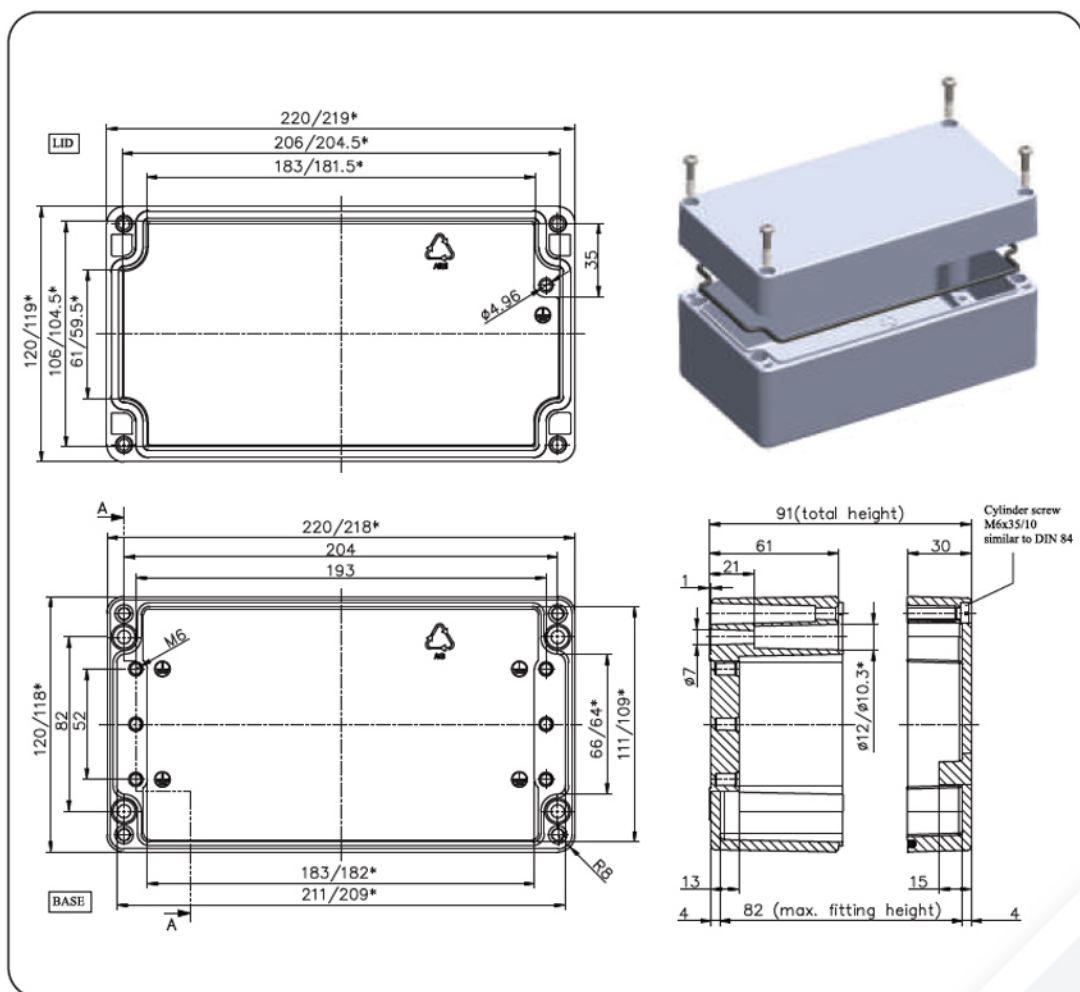

Dimensions - 220x120x91

Note: All dimensions are in mm unless otherwise stated