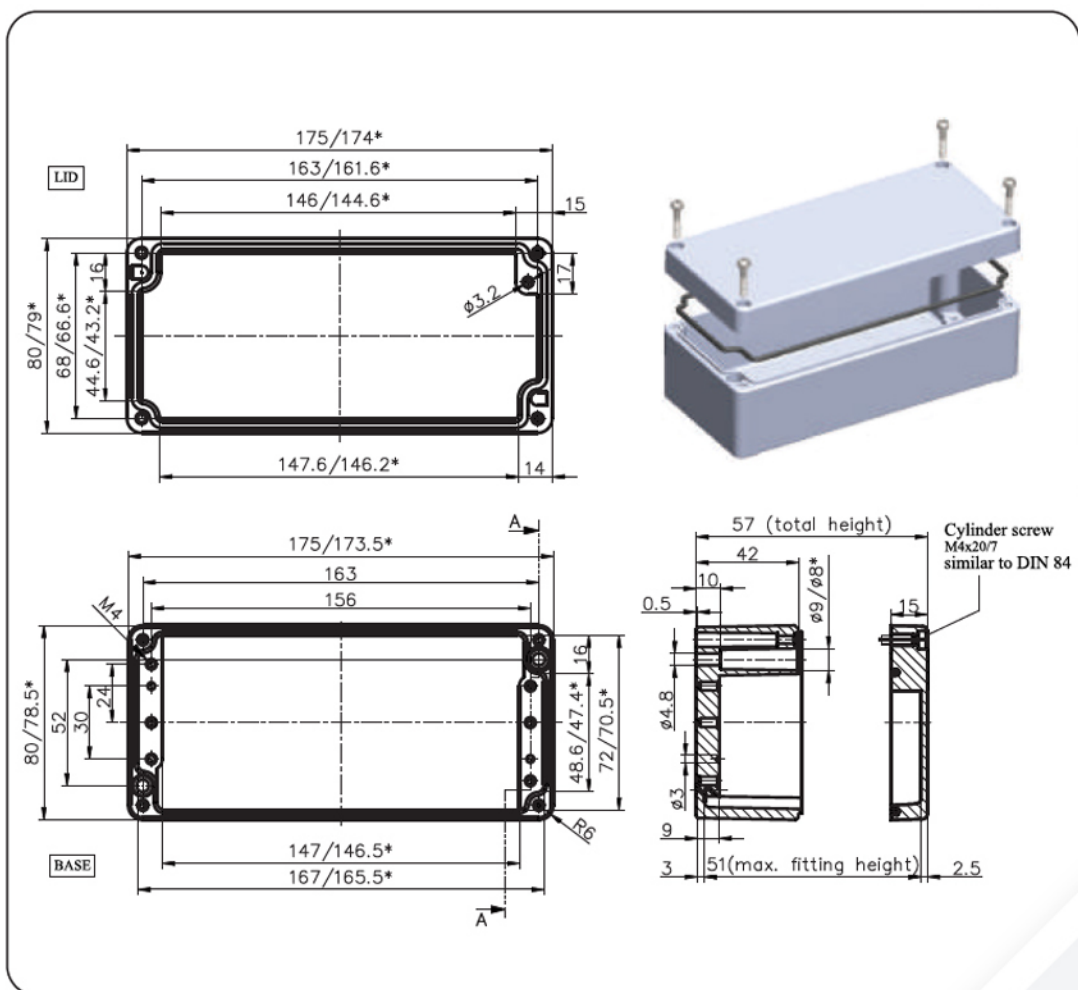

Dimensions - 175x80x57

Note: All dimensions are in mm unless otherwise stated