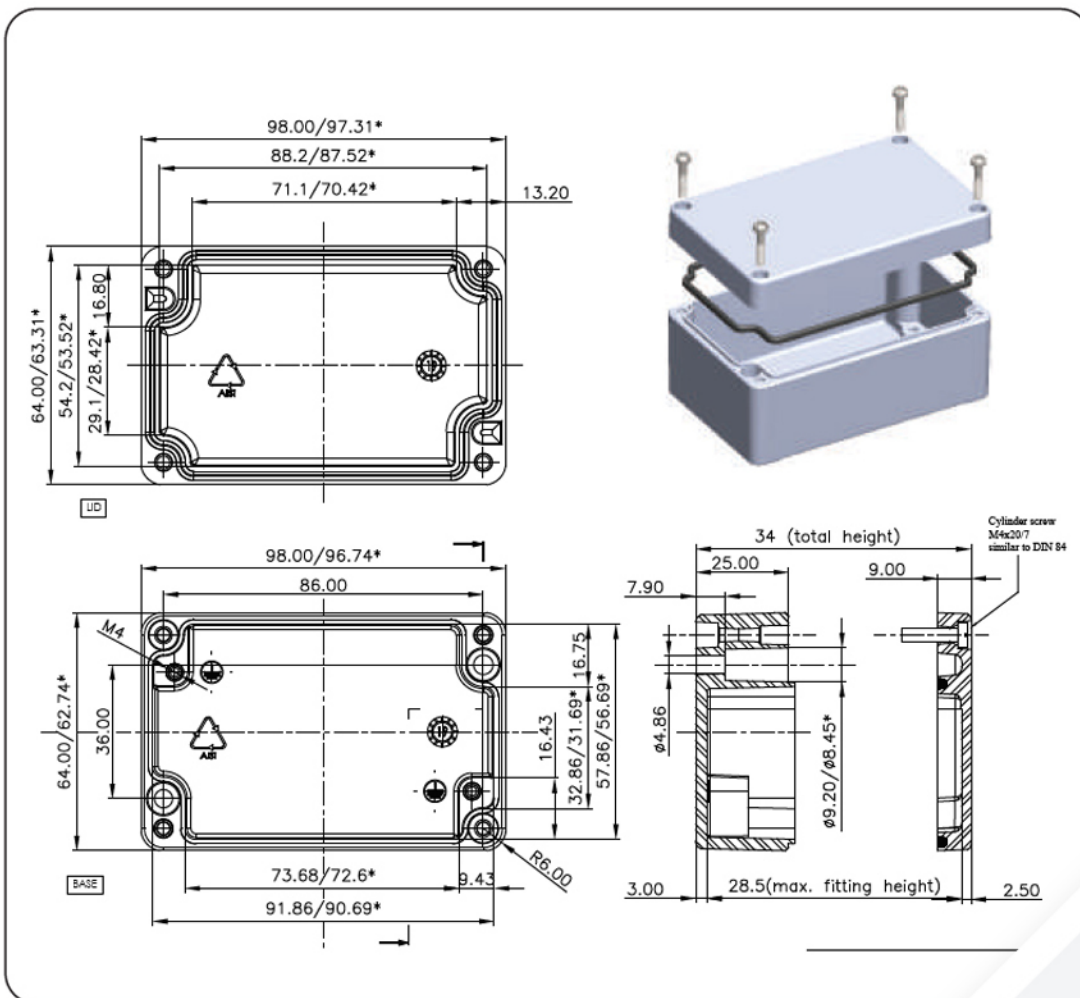

Dimensions - 98x64x34

Note: All dimensions are in mm unless otherwise stated