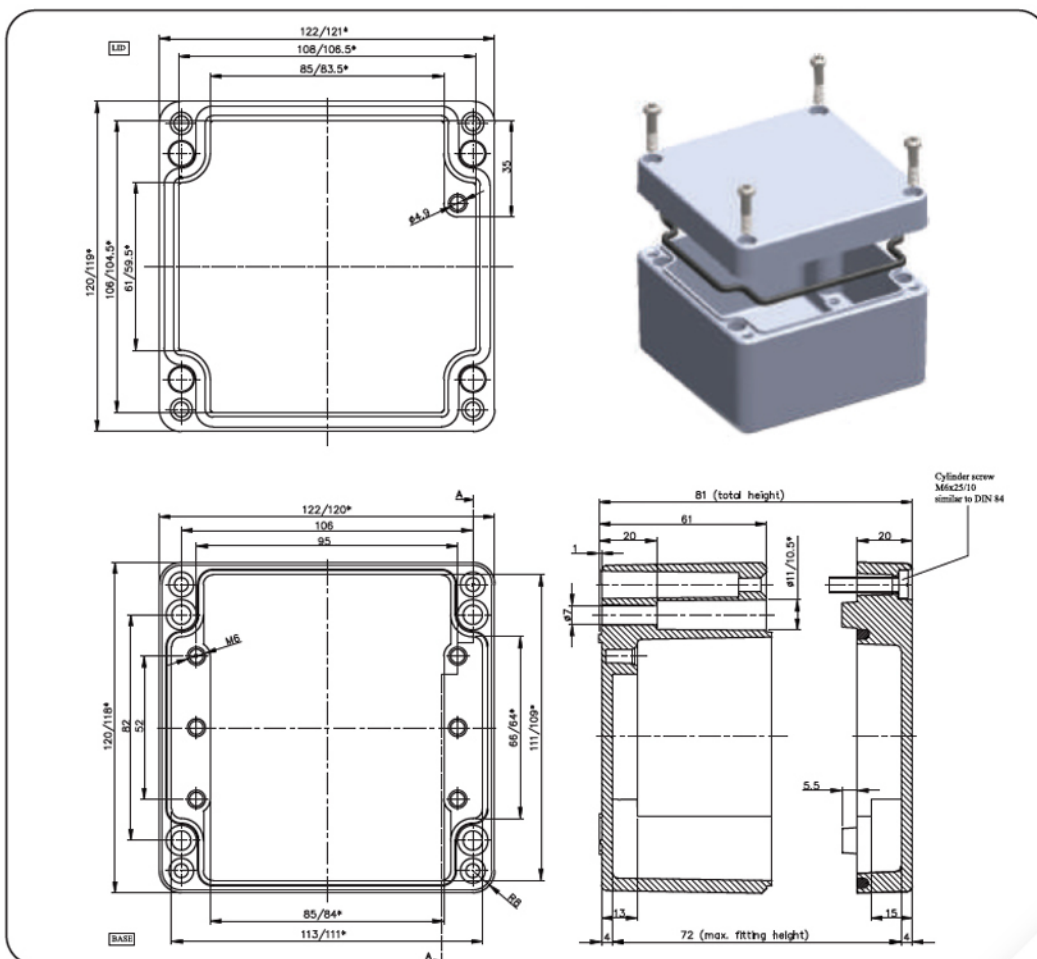

Dimensions - 120x122x81

Note: All dimensions are in mm unless otherwise stated