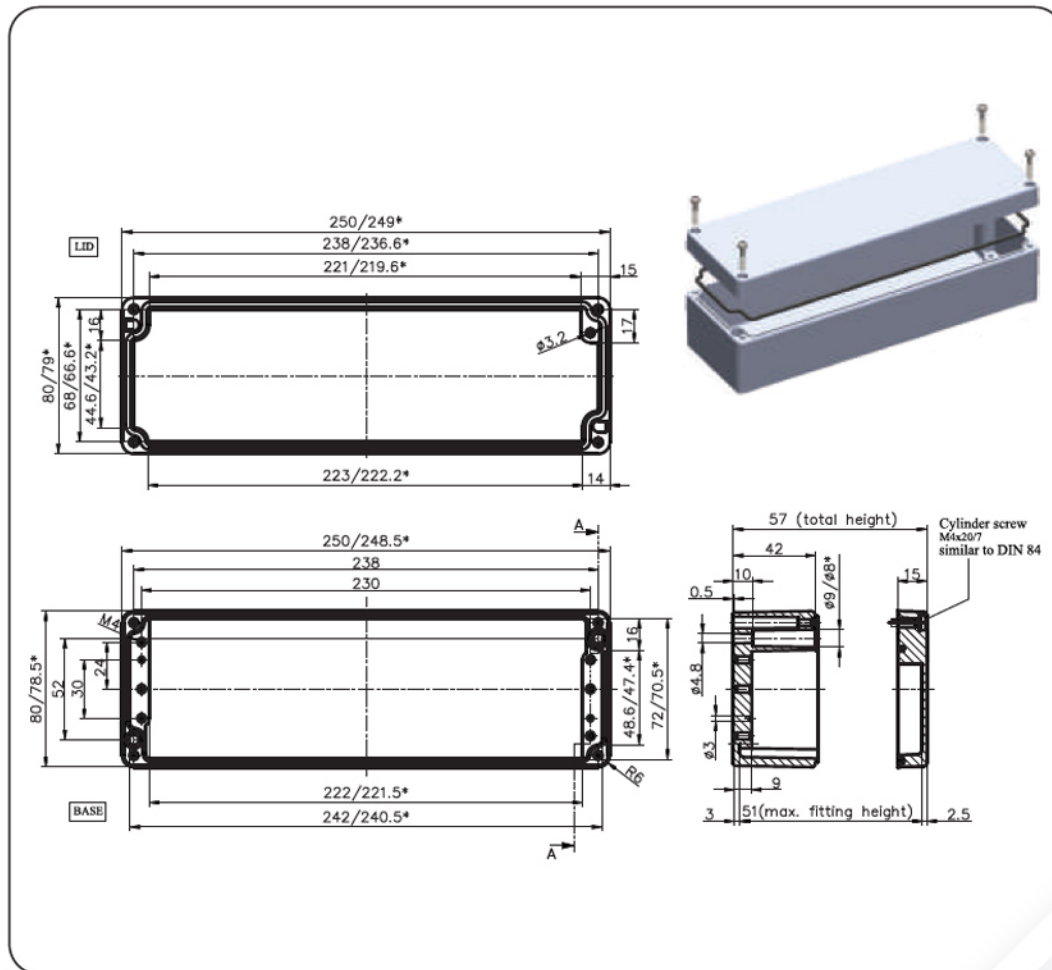

Dimensions - 250x80x57

Note: All dimensions are in mm unless otherwise stated