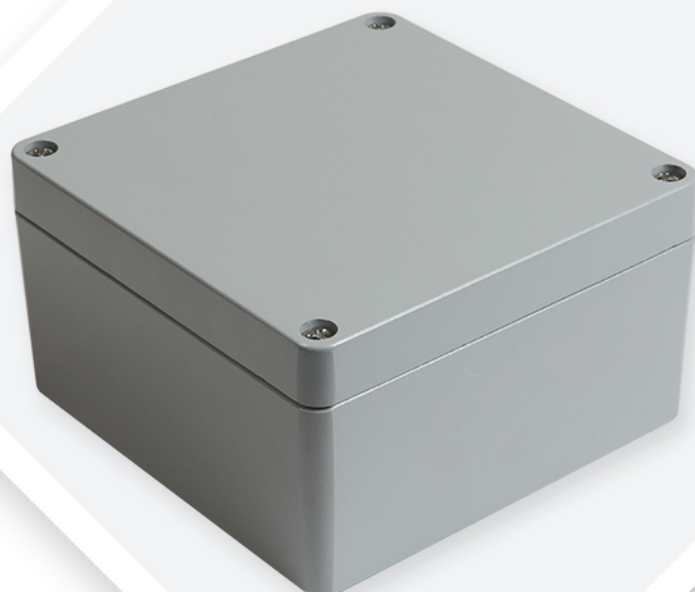

Following is available as empty enclosure.
Other codes on request.

Color of cover	Grey
Color of housing	Grey
Product code	AL 181810 14