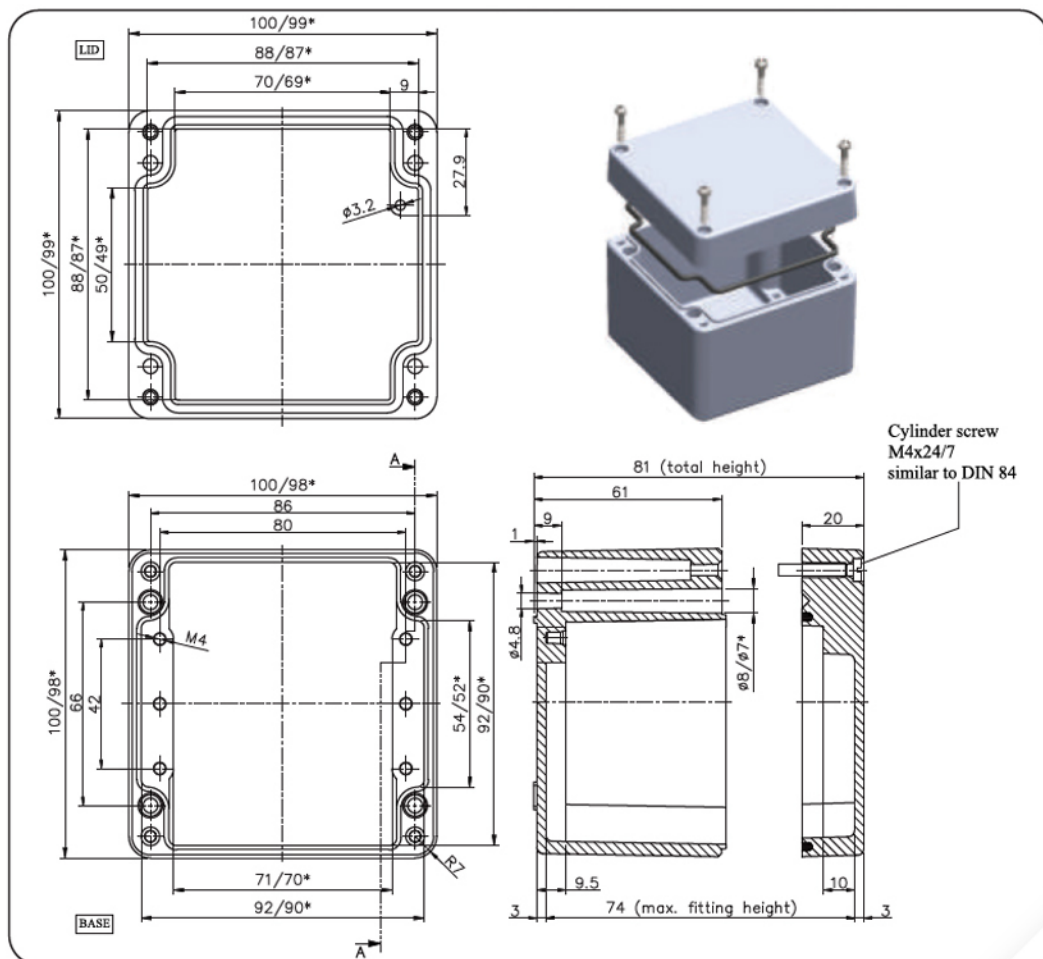

Dimensions - 100x100x81

Note: All dimensions are in mm unless otherwise stated