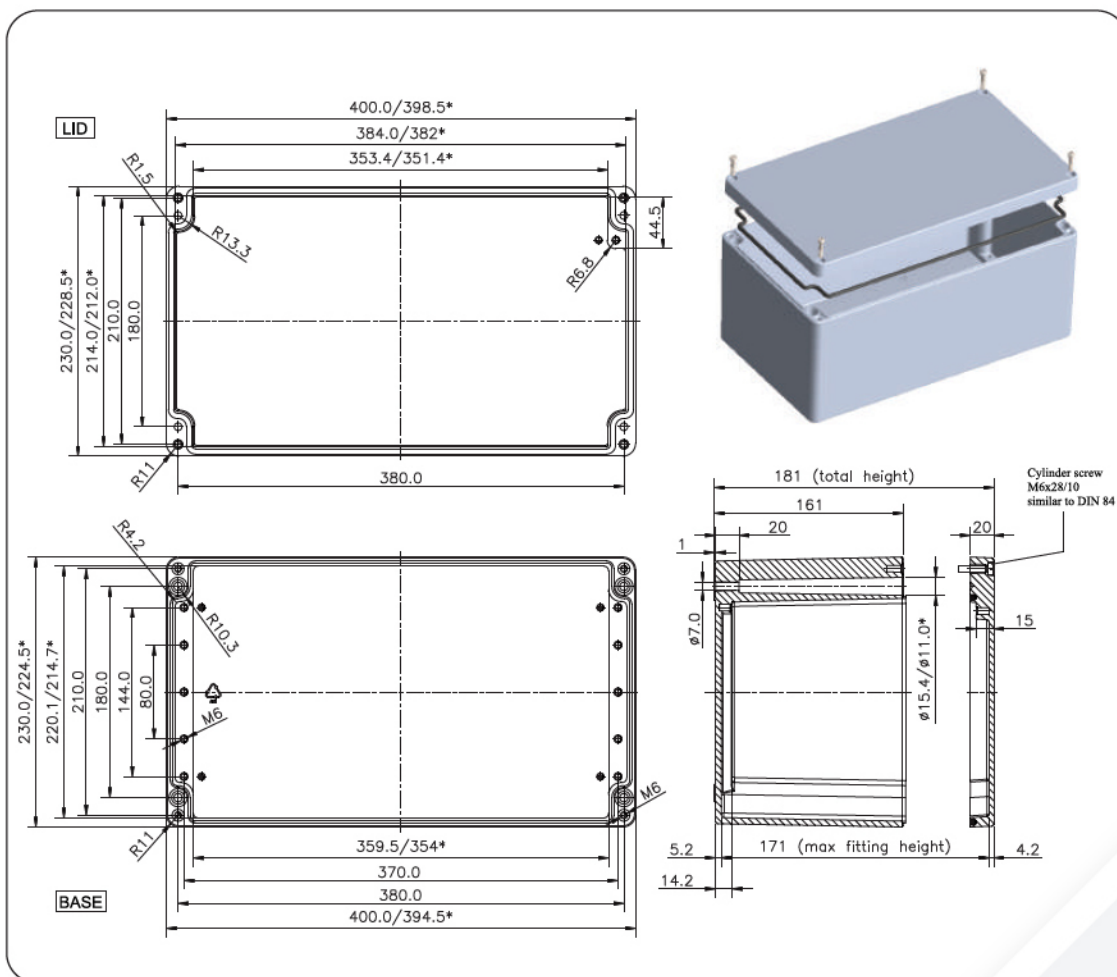

Dimensions - 400x230x180

Note: All dimensions are in mm unless otherwise stated