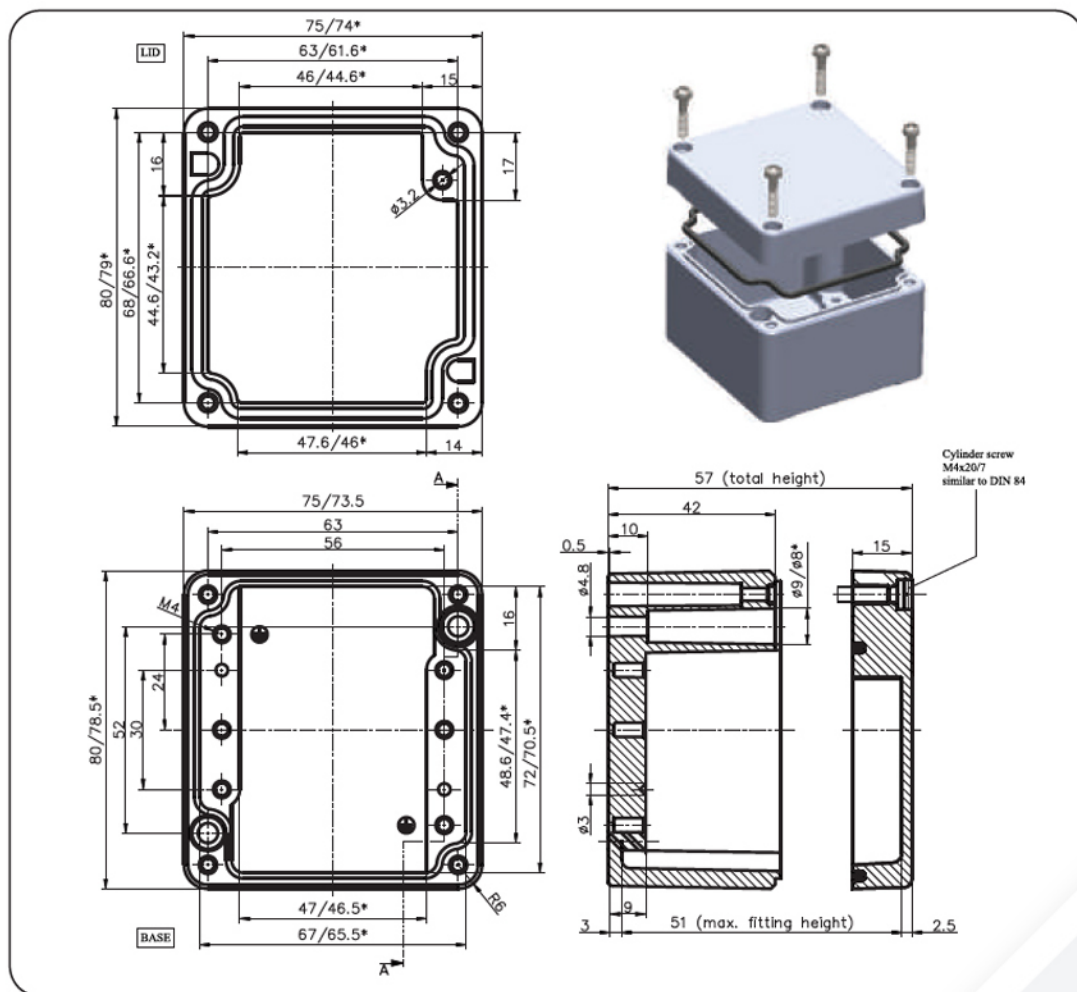

Dimensions - 75x80x57

Note: All dimensions are in mm unless otherwise stated