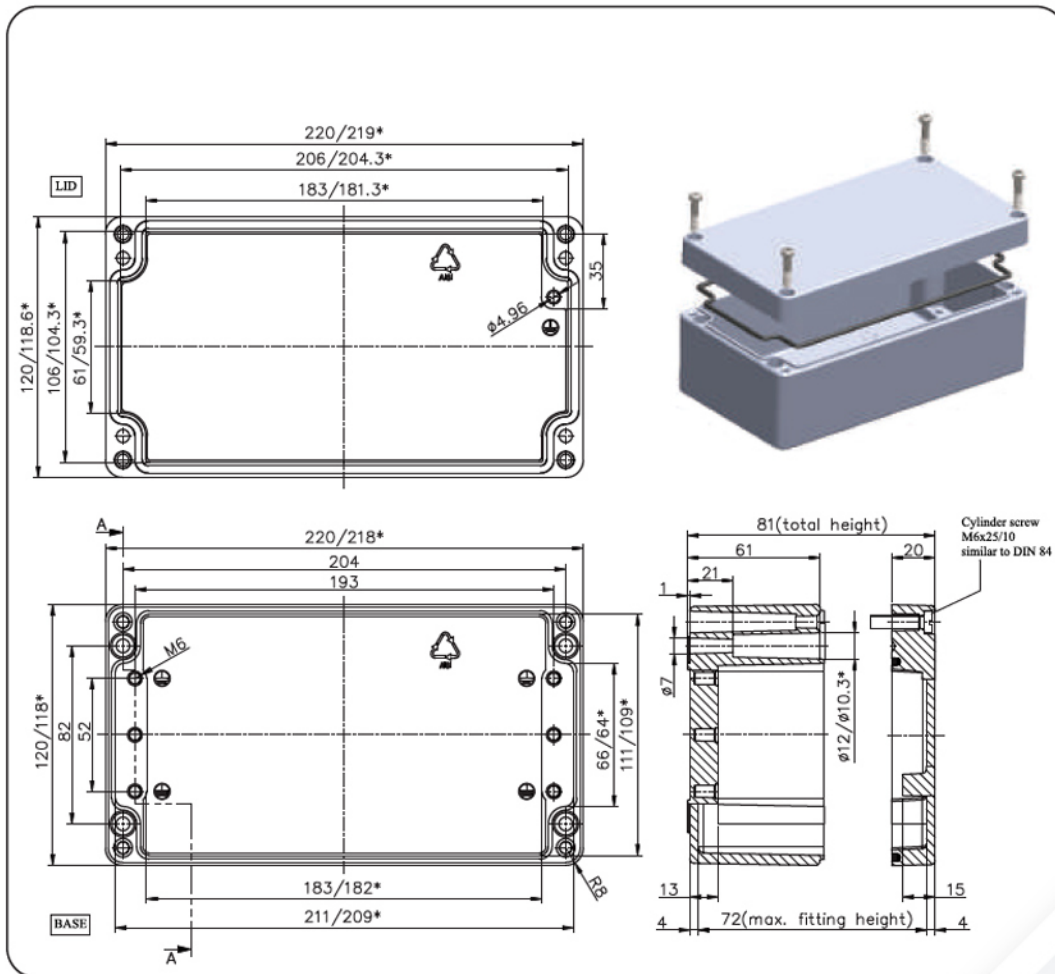

Dimensions - 220x120x81

Note: All dimensions are in mm unless otherwise stated