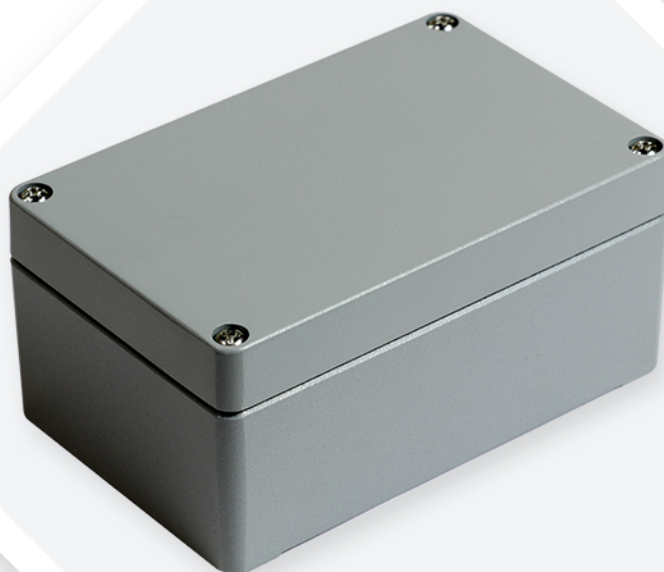

Following is available as empty enclosure.
Other codes on request.

Color of cover	Grey
Color of housing	Grey
Product code	AL 120805 14