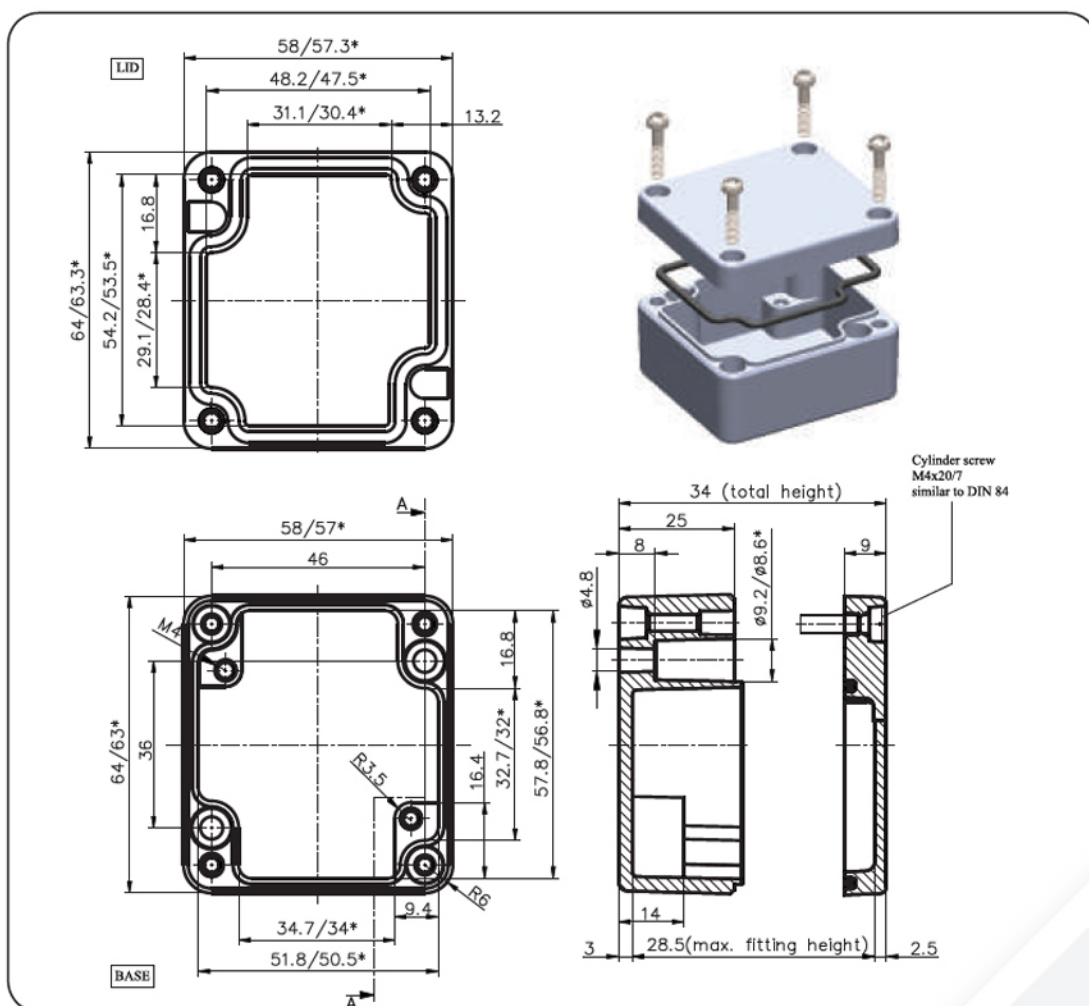

Dimensions - 64x58x34

Note: All dimensions are in mm unless otherwise stated