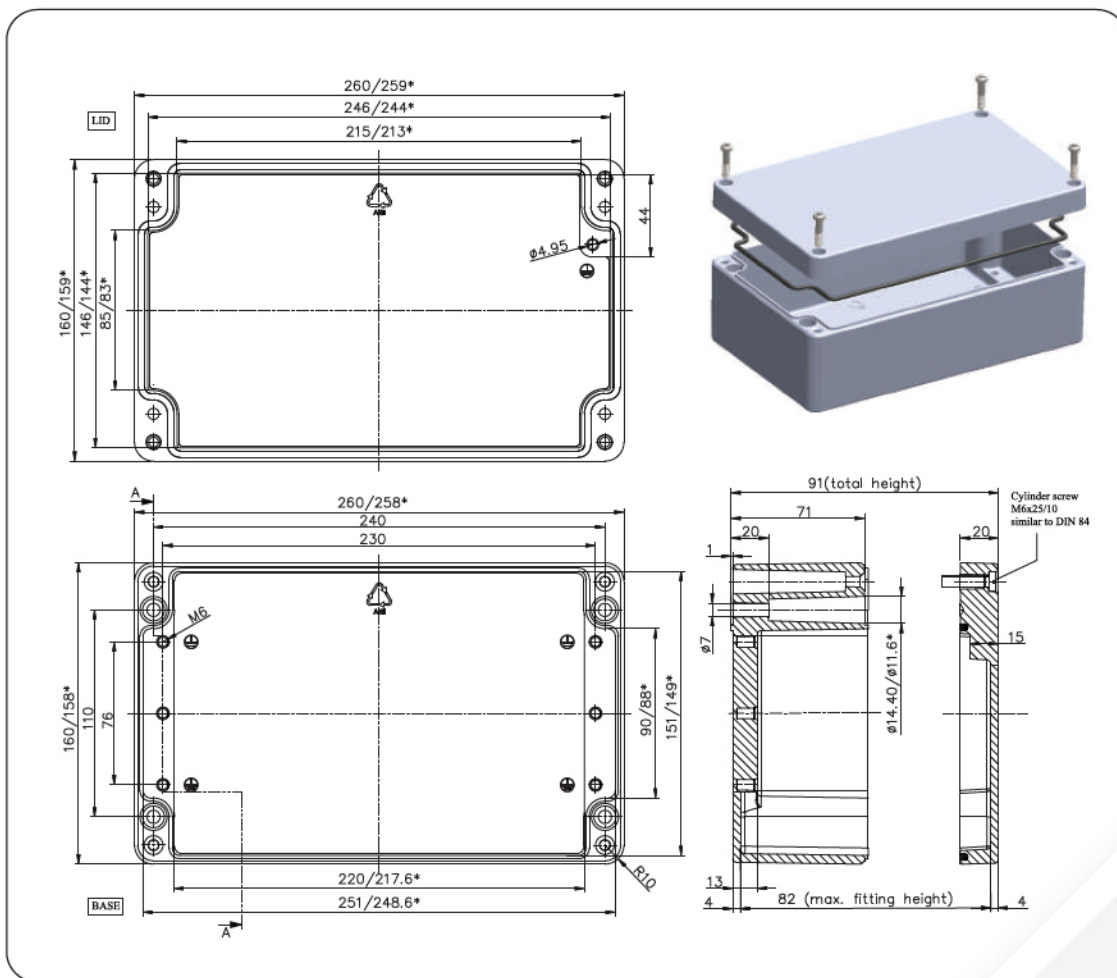

Dimensions - 260x160x91

Note: All dimensions are in mm unless otherwise stated